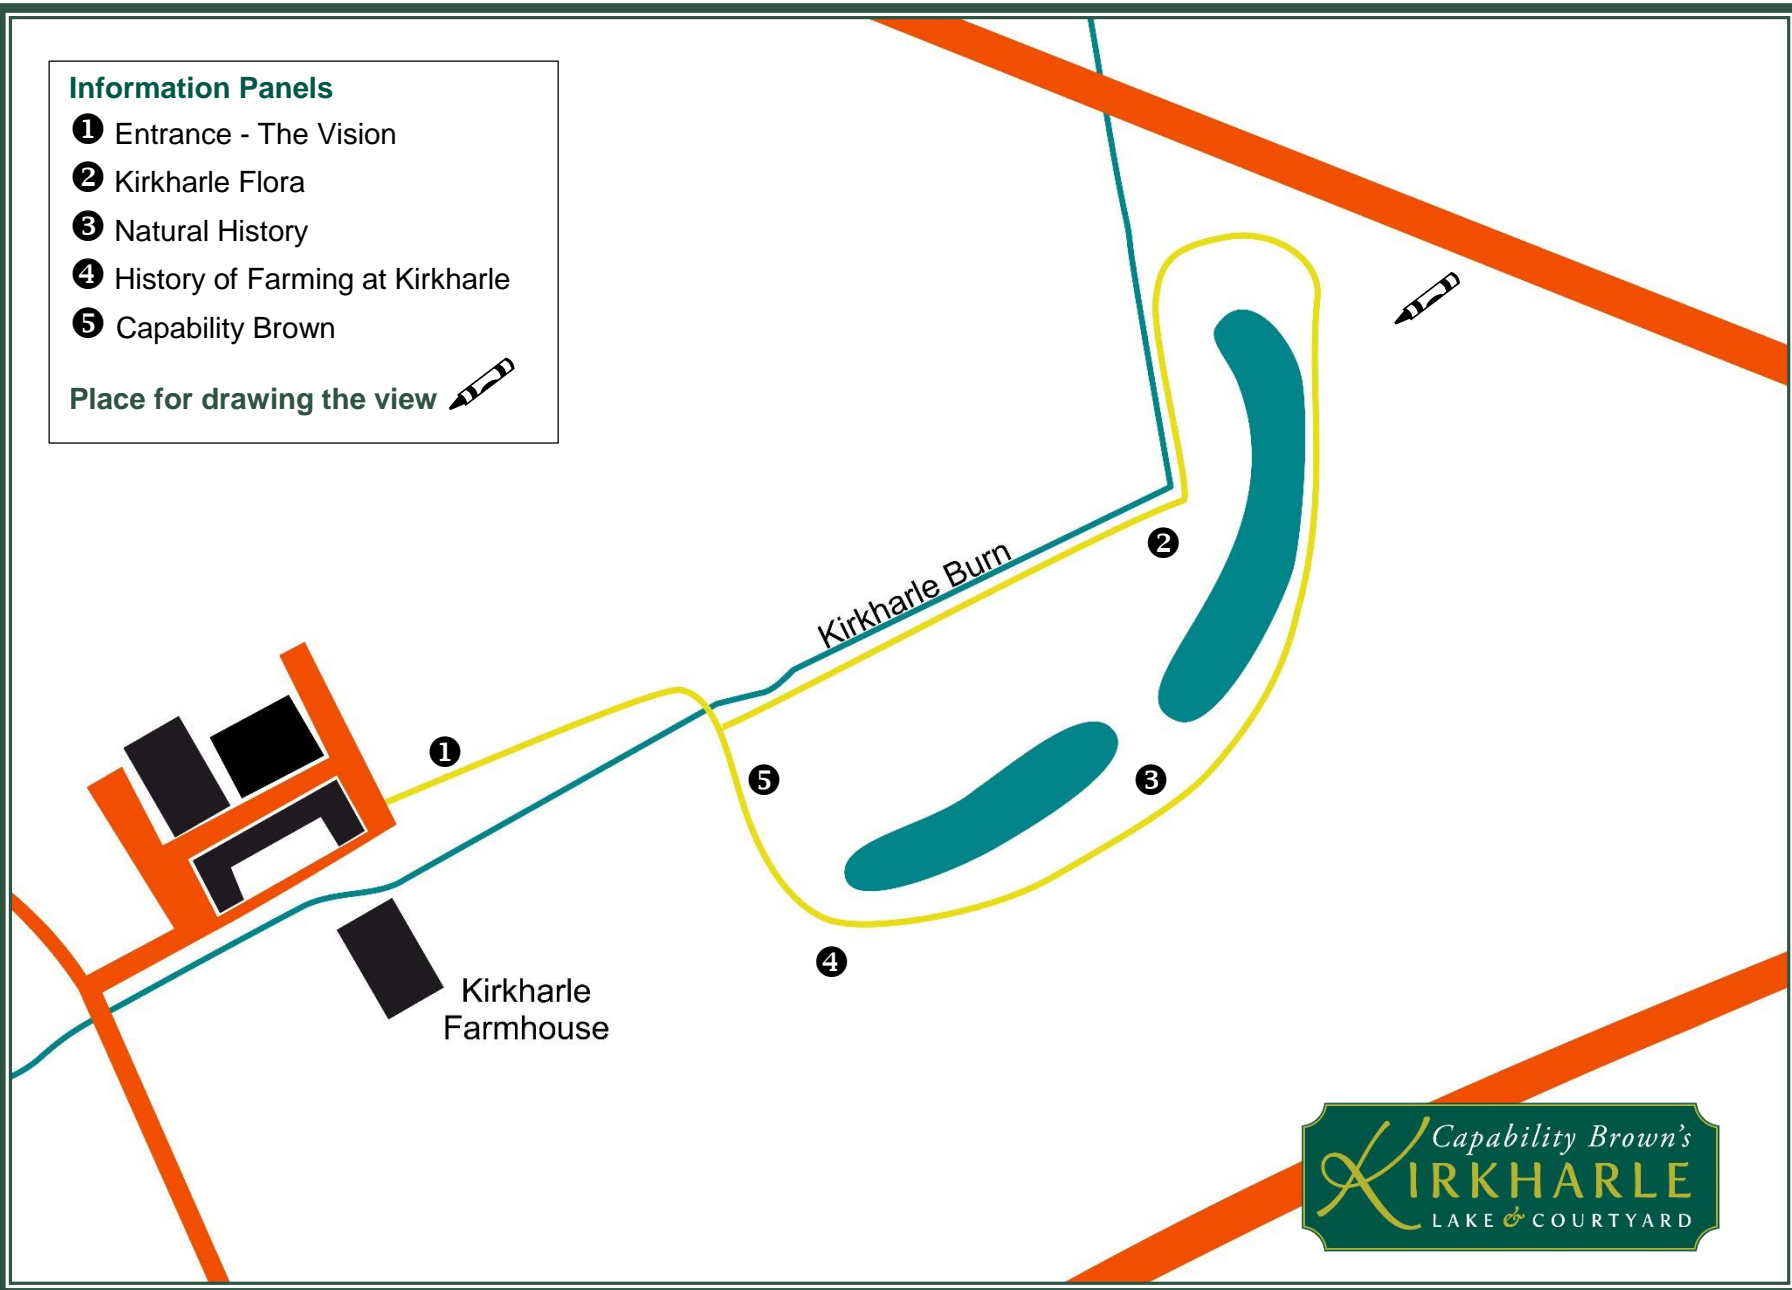

Map for KS1 Activities

Information Panels

- ① Entrance - The Vision
- ② Kirkharle Flora
- ③ Natural History
- ④ History of Farming at Kirkharle
- ⑤ Capability Brown

Place for drawing the view 

Capability Brown's
KIRKHARLE
LAKE & COURTYARD